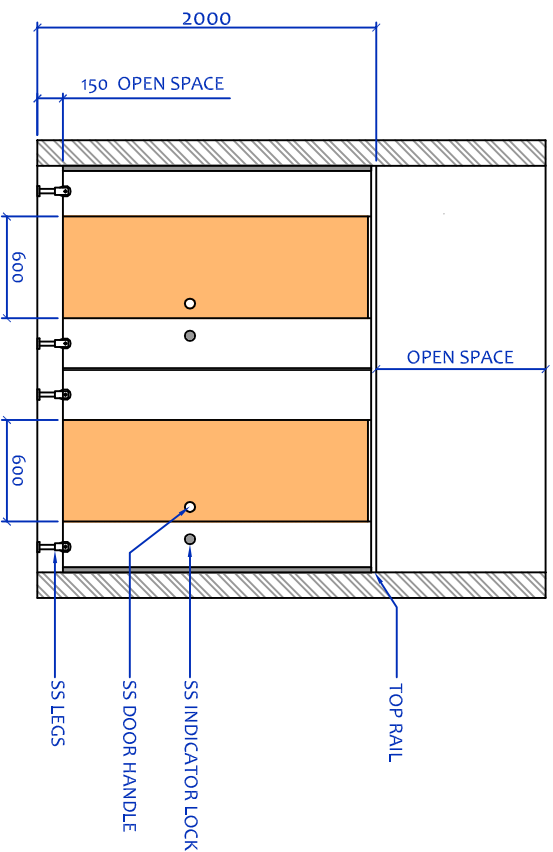

PLAN VIEW

SIDE VIEW

FRONT ELEVATION

BACK ELEVATION

INDIA CUBICLE SOLUTIONS

#31, Tank Bund Road,
Jagajeevanram Nagar Main Road,
Bangalore - 560026.

CUSTOMER: _____

TITLE: _____

STAINLESS STEEL SERIES TYPICAL SHOP DRAWING

DRN: CAD/CRAFT

DATE: 25.06.2018

DRG No.

ICS-04