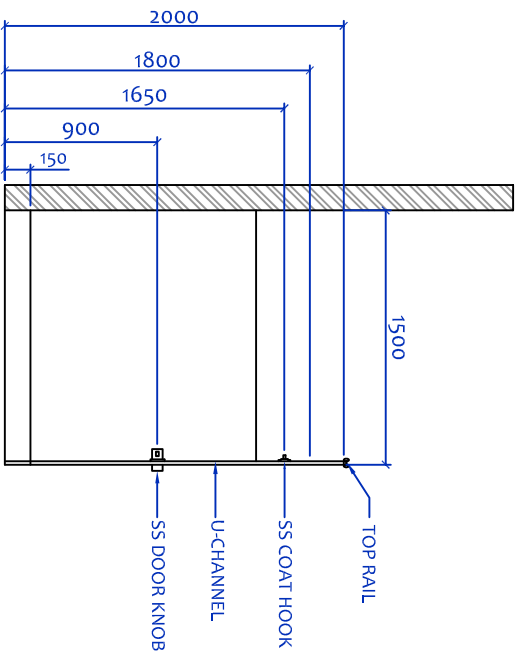

PLAN VIEW

SIDE VIEW

FRONT ELEVATION

BACK ELEVATION

INDIA CUBICLE SOLUTIONS

#31, Tank Bund Road,
Jagajeevanram Nagar Main Road,
Bangalore - 560026.

CUSTOMER: _____

TITLE: _____

STAINLESS STEEL SERIES TYPICAL SHOP DRAWING

DRN: CAD/CRAFT

DATE: 25.06.2018

DRG No.

ICS-04