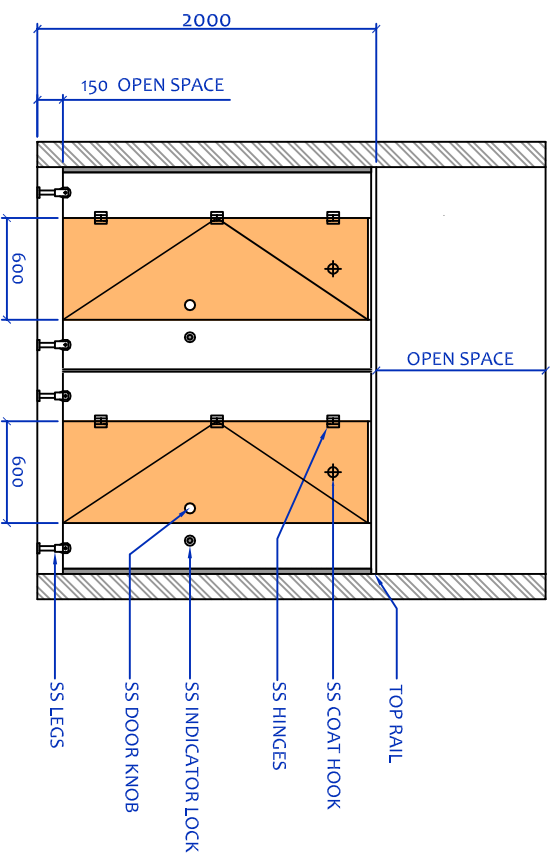

PLAN VIEW

SIDE VIEW

FRONT ELEVATION

BACK ELEVATION

INDIA CUBICLE SOLUTIONS

#31, Tank Bund Road,
Jagajeevanram Nagar Main Road,
Bangalore - 560026.

CUSTOMER: _____

TITLE: _____

STAINLESS STEEL SERIES TYPICAL SHOP DRAWING

DRN: CAD/CRAFT

DATE: 25.06.2018

DRG No.

ICS-04