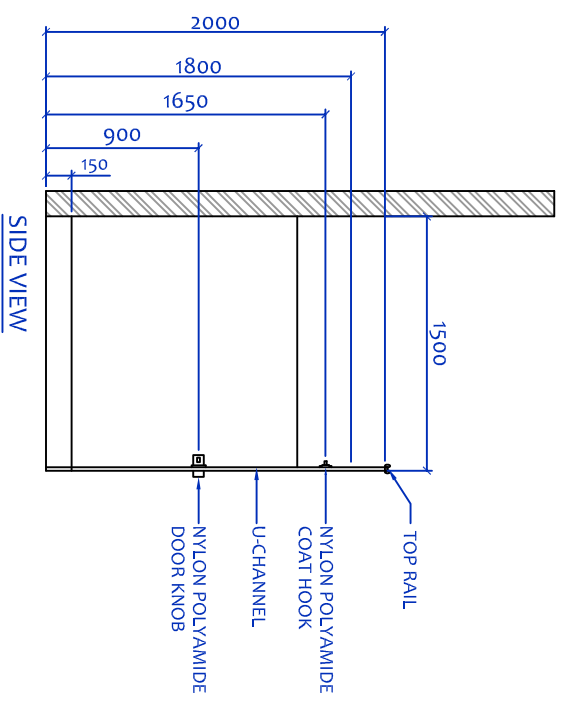

PLAN VIEW

SIDE VIEW

FRONT ELEVATION

BACK ELEVATION

INDIA CUBICLE SOLUTIONS

#31, Tank Bund Road,
Jagajeevanram Nagar Main Road,
Bangalore - 560026.

CUSTOMER: _____

TITLE: _____

NYLON POLYAMIDE SERIES TYPICAL SHOP DRAWING

DRN: CADCRAFT
DATE: 25.06.2018

DRG No. _____

ICS-03