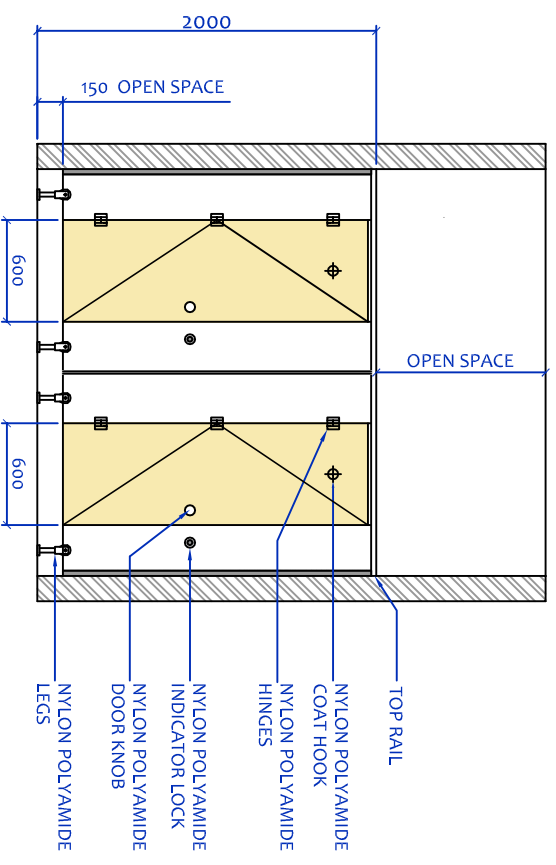

PLAN VIEW

SIDE VIEW

FRONT ELEVATION

BACK ELEVATION

INDIA CUBICLE SOLUTIONS

#31, Tank Bund Road,
Jagajeevanram Nagar Main Road,
Bangalore - 560026.

CUSTOMER: _____

TITLE: _____