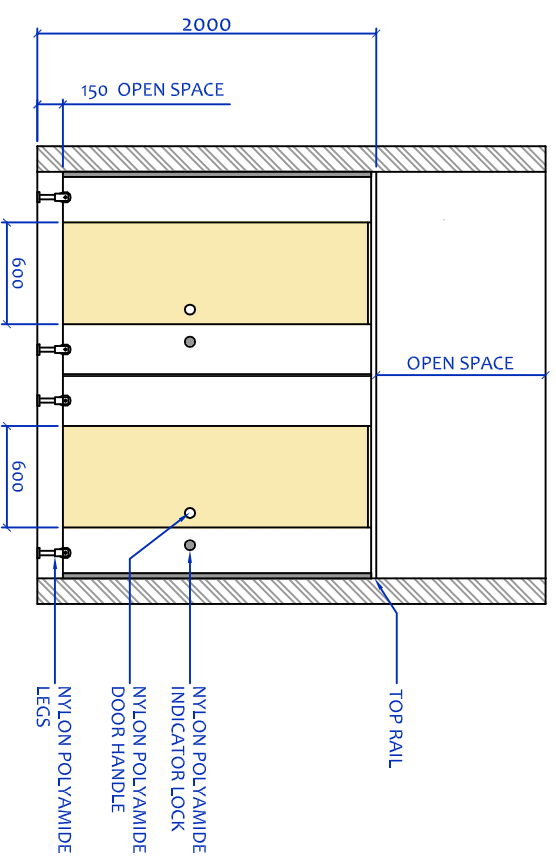

PLAN VIEW

SIDE VIEW

FRONT ELEVATION

BACK ELEVATION

INDIA CUBICLE SOLUTIONS

#31, Tank Bund Road,
Jagajeevanram Nagar Main Road,
Bangalore - 560026.

CUSTOMER: _____

TITLE: _____

NYLON POLYAMIDE SERIES TYPICAL SHOP DRAWING

DRN: CADCRAFT
DATE: 25.06.2018

DRG No. _____

ICS-03