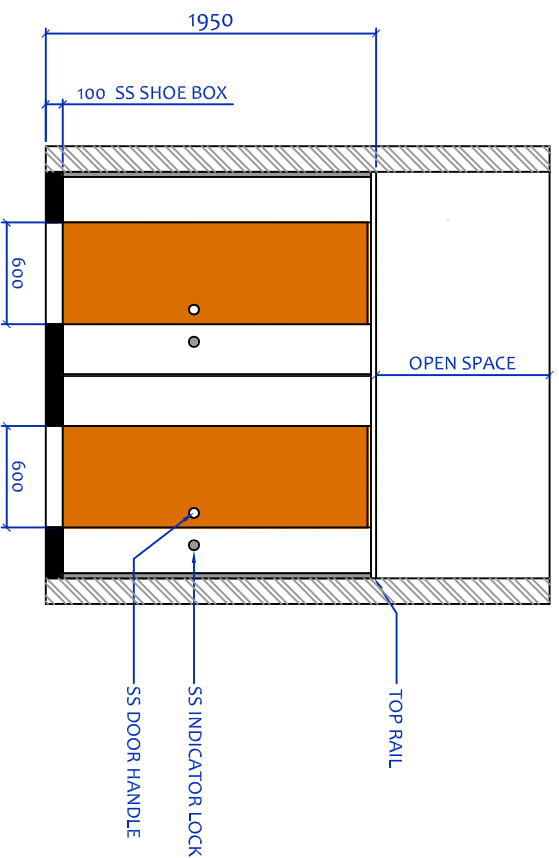

PLAN VIEW

SIDE VIEW

FRONT ELEVATION

BACK ELEVATION

INDIA CUBICLE SOLUTIONS

#31, Tank Bund Road,
Jagajeevanram Nagar Main Road,
Bangalore - 560026.

CUSTOMER: _____

TITLE: _____

SHOE BOX SERIES TYPICAL SHOP DRAWING

DRN: CAD/CRAFT

DATE: 25.06.2018

DRG No. _____

ICS-05