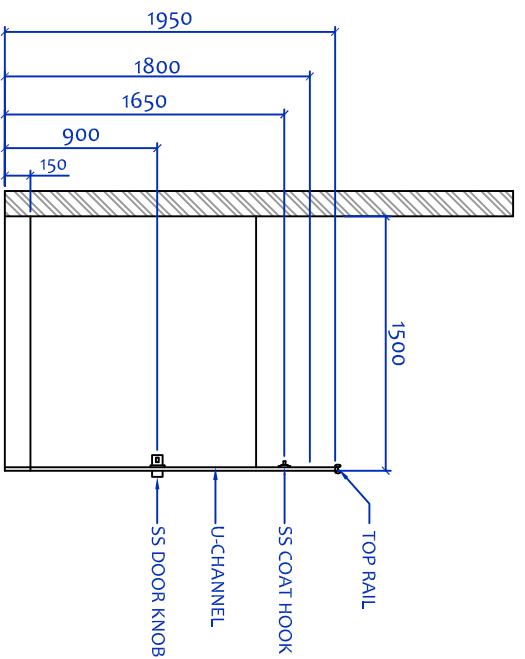

PLAN VIEW

SIDE VIEW

FRONT ELEVATION

BACK ELEVATION

INDIA CUBICLE SOLUTIONS

#31, Tank Bund Road,
Jagajeevanram Nagar Main Road,
Bangalore - 560026.

CUSTOMER: _____

TITLE: _____

SHOE BOX SERIES TYPICAL SHOP DRAWING

DRN: CAD/CRAFT

DATE: 25.06.2018

DRG No. _____

ICS-05