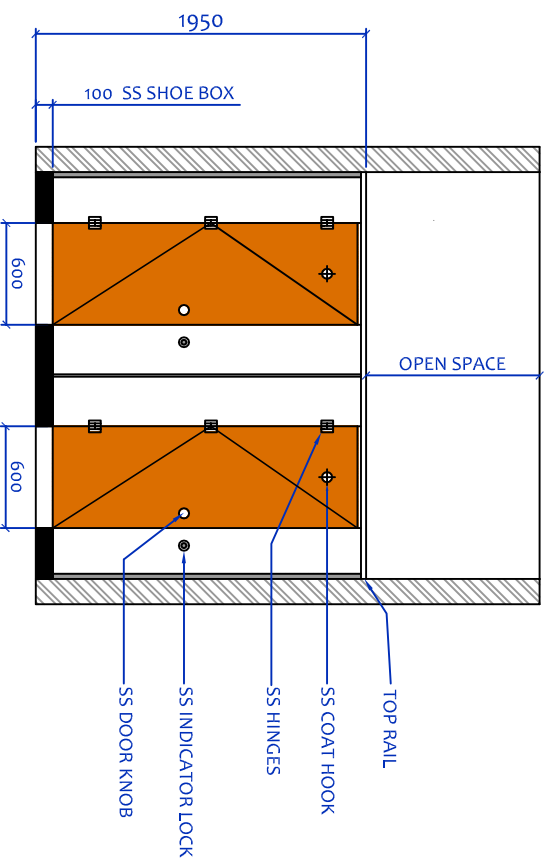

PLAN VIEW

SIDE VIEW

FRONT ELEVATION

BACK ELEVATION

INDIA CUBICLE SOLUTIONS

#31, Tank Bund Road,
Jagajeevanram Nagar Main Road,
Bangalore - 560026.

CUSTOMER: _____

TITLE: _____

SHOE BOX SERIES TYPICAL SHOP DRAWING

DRN: CAD/CRAFT

DATE: 25.06.2018

DRG No. _____

ICS-05